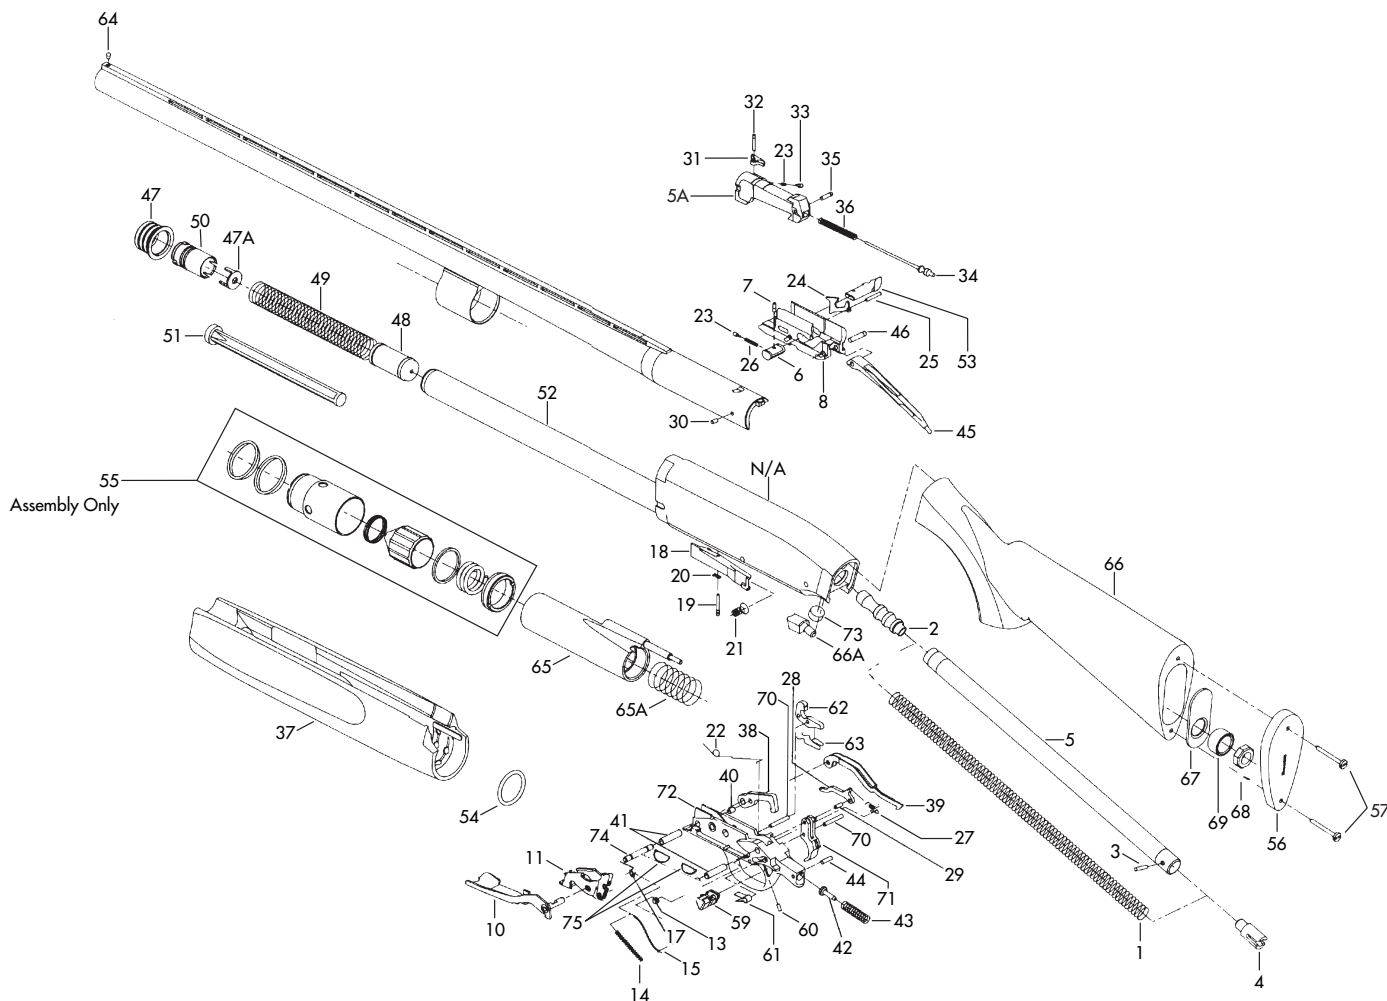

12-20 Gauge Autoloading Shotgun

GOLD® 12-20

NOTE: WHEN ORDERING PARTS USE THE PART NUMBER AND NOT THE SCHEMATIC REFERENCE NUMBER.

Schematic is provided for parts identification only and should not be used as a guide to assemble guns.
CAUTION: Browning parts are not recommended for use in other guns though models may be similar. Inadequately fitted parts may be dangerous.