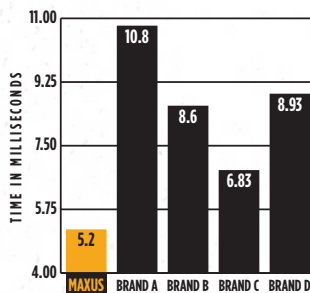

Locktime Comparison