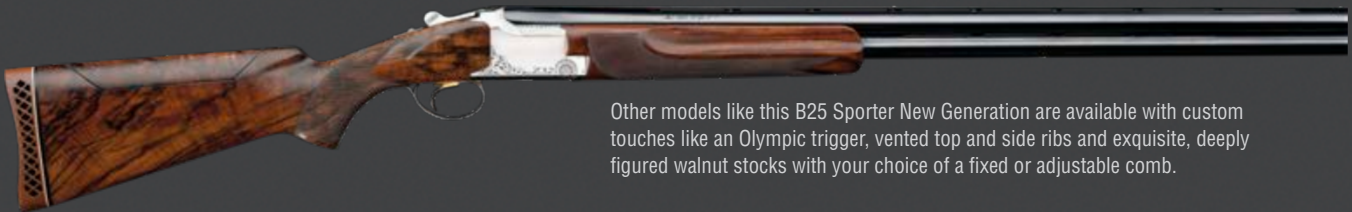

Other models like this B25 Sporter New Generation are available with custom touches like an Olympic trigger, vented top and side ribs and exquisite, deeply figured walnut stocks with your choice of a fixed or adjustable comb.

A custom B25 is limited only by the imagination of the buyer and the shotguns shown here highlight a small fraction of the options available. For complete ordering information, please contact your Browning dealer or Browning directly at (801) 876-2711.