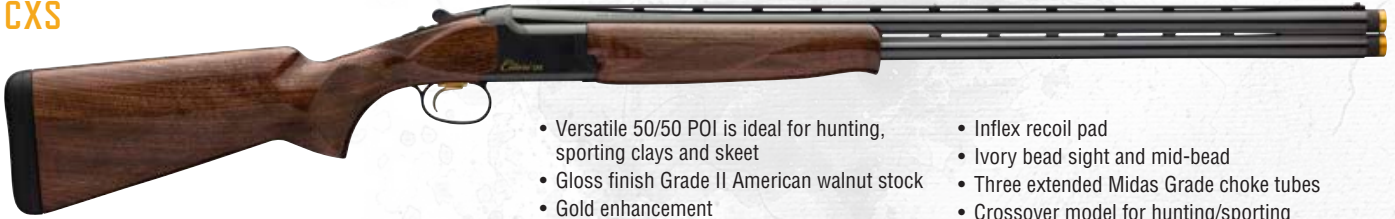

Citori.

Jacks of All Trades.

Even though Citori CX, CXS and CXT shotguns have been designed to excel in a particular target discipline, they compete perfectly in others. This versatility makes them perfect for those that like to dabble in multiple shooting sports, without the need for multiple guns.

CXS

- Versatile 50/50 POI is ideal for hunting, sporting clays and skeet
- Gloss finish Grade II American walnut stock
- Gold enhancement
- Three Position Trigger with one trigger shoe
- Inflex recoil pad
- Ivory bead sight and mid-bead
- Three extended Midas Grade choke tubes
- Crossover model for hunting/sporting clays/skeet

GAUGE	CODE	MSRP	BARREL LENGTH	CHOKES	CHAMBER	WT	OVERALL LENGTH	DROP COMB	DROP HEEL	LENGTH PULL	RIB WIDTH
12	018073304	2,259.99	28	F,M,IC	3	7/13	45-1/2	1-1/2	2-1/4	14-3/4	1/2-3/8
12	018073303	2,259.99	30	F,M,IC	3	7/15	47-1/2	1-1/2	2-1/4	14-3/4	1/2-3/8
12	018073302	2,259.99	32	F,M,IC	3	8/1	49-1/2	1-1/2	2-1/4	14-3/4	1/2-3/8
20	018073604	2,259.99	28	F,M,IC	3	7/0	45-1/2	1-1/2	2-1/4	14-3/4	1/2-3/8
20	018073603	2,259.99	30	F,M,IC	3	7/2	47-1/2	1-1/2	2-1/4	14-3/4	1/2-3/8
20	018073602	2,259.99	32	F,M,IC	3	7/4	49-1/2	1-1/2	2-1/4	14-3/4	1/2-3/8