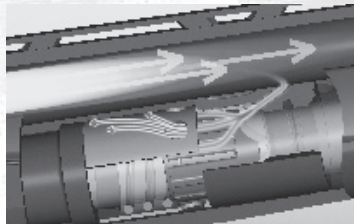

Active Valve Gas Piston

INTERCHANGEABLE CHOKE TUBES

- To maximize versatility and optimize shot pattern performance, Silver shotguns feature the Invector-Plus system. See our complete line of choke tubes and wrenches at browning.com.

GRIPPING SURFACES

- Composite Silver models feature checkered gripping surfaces for a sure hold and a sleek feel in all climate conditions.

TRIGGER

- The trigger assembly can be removed in just seconds for a thorough cleaning.

LOAD VERSATILITY

- The Active Valve gas piston efficiently adjusts to reliably fire a wide range of loads. The piston automatically vents less gas with light loads ensuring reliability and more gas with heavy loads to mitigate felt recoil.
- 12 gauge 3" models fire everything from light, 1 oz., 2-3/4" field loads to the heaviest 3" magnums. The 3-1/2" version is built to handle a similar range, from 1-1/8 oz., 2-3/4" field loads up to hard-hitting 3-1/2" magnum loads.

ALL BROWNING FIREARMS ARE SHIPPED WITH A FREE LOCKING DEVICE TO ASSIST IN THE SAFE STORAGE OF FIREARMS.

Light Load (1 oz.)