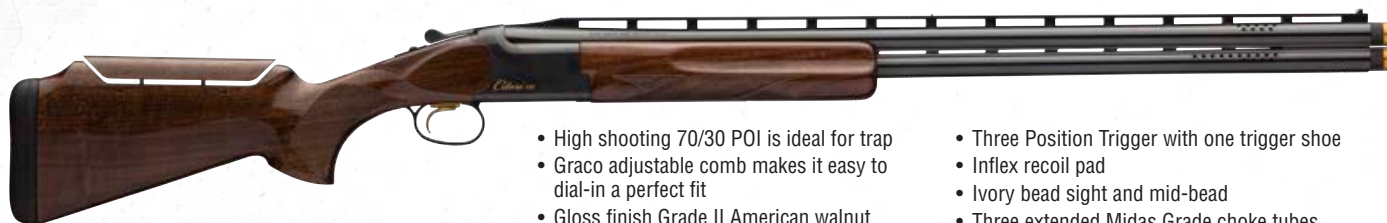

CXT WITH ADJUSTABLE COMB

- High shooting 70/30 POI is ideal for trap
- Graco adjustable comb makes it easy to dial-in a perfect fit
- Gloss finish Grade II American walnut Monte Carlo stock
- Gold enhancement
- Three Position Trigger with one trigger shoe
- Inflex recoil pad
- Ivory bead sight and mid-bead
- Three extended Midas Grade choke tubes
- Ideal for trap

GAUGE	CODE	MSRP	BARREL LENGTH	CHOKES	CHAMBER	WT	OVERALL LENGTH	DROP COMB ADJ	DROP HEEL ADJ	LENGTH PULL	RIB WIDTH
12	018075326	2,739.99	30	F,IM,M	3	8/6	47	1-13/16	2-1/4	14-3/8	1/2-3/8
12	018075327	2,739.99	32	F,IM,M	3	8/8	49	1-13/16	2-1/4	14-3/8	1/2-3/8