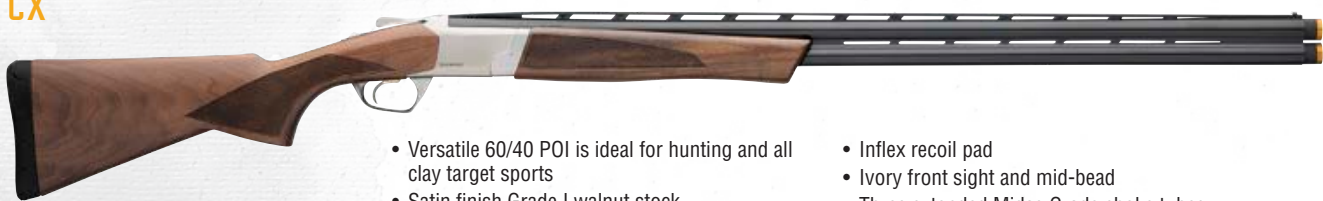

CX

- Versatile 60/40 POI is ideal for hunting and all clay target sports
- Satin finish Grade I walnut stock
- 1/4" stock spacer
- Three Position Trigger with one trigger shoe
- Inflex recoil pad
- Ivory front sight and mid-bead
- Three extended Midas Grade choke tubes
- Crossover for hunting/trap/sporting clays/skeet