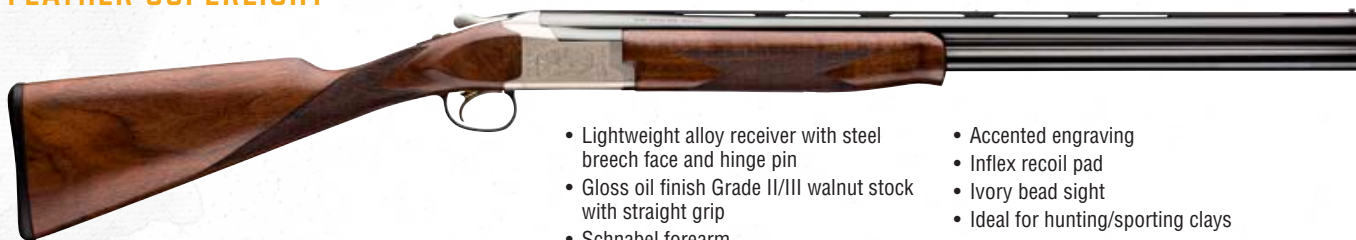

FEATHER SUPERLIGHT

- Lightweight alloy receiver with steel breech face and hinge pin
- Gloss oil finish Grade II/III walnut stock with straight grip
- Schnabel forearm
- Accented engraving
- Inflex recoil pad
- Ivory bead sight
- Ideal for hunting/sporting clays

GAUGE	CODE	MSRP	BARREL LENGTH	CHOKES	CHAMBER	WT	OVERALL LENGTH	DROP COMB	DROP HEEL	LENGTH PULL	RIB WIDTH
12	0180764005	2,669.99	26	F,M,IC	2-3/4	6/2	43-3/4	1-1/2	2-1/2	14-1/4	1/4
20	0180766005	2,669.99	26	F,M,IC	2-3/4	5/7	43-3/4	1-1/2	2-1/2	14-1/4	1/4