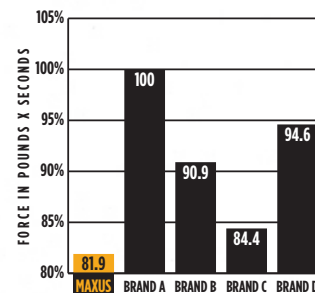

The Softest Shooting Autoloader Ever