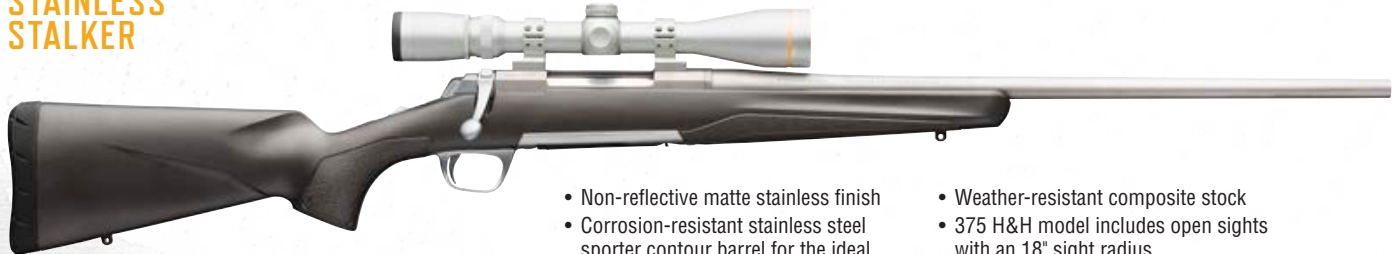

STAINLESS STALKER

- Non-reflective matte stainless finish
- Corrosion-resistant stainless steel sporter contour barrel for the ideal blend of accuracy and weight savings
- Weather-resistant composite stock
- 375 H&H model includes open sights with an 18" sight radius

CALIBER	CODE	MSRP	BBL LGTH	MAG CAP	WT	OVERALL LENGTH	DROP COMB	DROP HEEL	LENGTH PULL	TWIST RATE
223 Rem.	035497208	1,189.99	22	5	6/6	41-1/2	11/16	1/2	13-5/8	8
22-250 Rem.	035497209	1,189.99	22	4	6/6	41-1/2	11/16	1/2	13-5/8	9
243 Win.	035497211	1,189.99	22	4	6/8	42	11/16	1/2	13-5/8	10
6.5 Creedmoor	035497282	1,189.99	22	4	6/8	42	11/16	1/2	13-5/8	8
7mm-08 Rem.	035497216	1,189.99	22	4	6/8	42	11/16	1/2	13-5/8	9-1/2
308 Win.	035497218	1,189.99	22	4	6/8	42	11/16	1/2	13-5/8	12
270 WSM	035497248	1,229.99	23	3	6/11	43	11/16	1/2	13-5/8	10
300 WSM	035497246	1,229.99	23	3	6/11	43	11/16	1/2	13-5/8	10
25-06 Rem.	035497223	1,189.99	24	4	6/14	44-3/4	11/16	1/2	13-5/8	10
270 Win.	035497224	1,189.99	22	4	6/12	42-3/4	11/16	1/2	13-5/8	10
280 Rem.	035497225	1,189.99	22	4	6/12	42-3/4	11/16	1/2	13-5/8	9-1/2
30-06 Sprg.	035497226	1,189.99	22	4	6/12	42-3/4	11/16	1/2	13-5/8	10
7mm Rem. Mag.	035497227	1,229.99	26	3	7/0	46-3/4	11/16	1/2	13-5/8	9-1/2
300 Win. Mag.	035497229	1,229.99	26	3	7/0	46-3/4	11/16	1/2	13-5/8	10
338 Win. Mag.	035497231	1,229.99	26	3	7/0	46-3/4	11/16	1/2	13-5/8	10
375 H&H Mag.	035497132	1,229.99	24	3	7/0	44-3/4	11/16	1/2	13-5/8	12

UNLESS SPECIFICALLY LISTED AS INCLUDED WITH A FIREARM, ACCESSORIES SHOWN SUCH AS SCOPES, OPTICAL SIGHTS, RINGS, RING MOUNTS, OPTIC RAILS, BIPOD RAILS, AMMUNITION, ETC. ARE NOT INCLUDED.