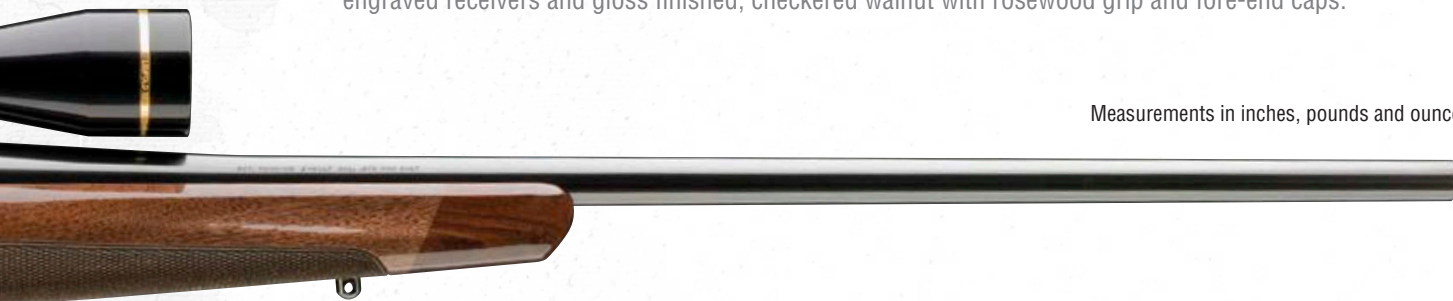

Looking Good.

With many companies reducing or eliminating wood-stocked rifles from their lineups, we double down with the award-winning X-Bolt. The beauty of Browning Medallion rifles is legendary, featuring engraved receivers and gloss finished, checkered walnut with rosewood grip and fore-end caps.

Measurements in inches, pounds and ounces.

RIFLES

CALIBER	CODE	MSRP	BBL LGTH	MAG CAP	WT	OVERALL LENGTH	DROP COMB	DROP HEEL	LENGTH PULL	TWIST RATE
RIGHT-HAND MODELS										
223 Rem.	035344208	1,099.99	22	5	6/6	41-1/2	11/16	1/2	13-5/8	8
22-250 Rem.	035344209	1,099.99	22	4	6/6	41-1/2	11/16	1/2	13-5/8	9
243 Win.	035200211	1,099.99	22	4	6/8	42	11/16	1/2	13-5/8	10
6.5 Creedmoor	035200282	1,099.99	22	4	6/8	42	11/16	1/2	13-5/8	8
308 Win.	035200218	1,099.99	22	4	6/8	42	11/16	1/2	13-5/8	12
270 WSM	035200248	1,139.99	23	3	6/11	43	11/16	1/2	13-5/8	10
300 WSM	035200246	1,139.99	23	3	6/11	43	11/16	1/2	13-5/8	10
25-06 Rem.	035200223	1,099.99	24	4	6/14	44-3/4	11/16	1/2	13-5/8	10
270 Win.	035200224	1,099.99	22	4	6/12	42-3/4	11/16	1/2	13-5/8	10
280 Rem.	035200225	1,099.99	22	4	6/12	42-3/4	11/16	1/2	13-5/8	9-1/2
30-06 Sprg.	035200226	1,099.99	22	4	6/12	42-3/4	11/16	1/2	13-5/8	10
7mm Rem. Mag.	035200227	1,139.99	26	3	7/0	46-3/4	11/16	1/2	13-5/8	9-1/2
300 Win. Mag.	035200229	1,139.99	26	3	7/0	46-3/4	11/16	1/2	13-5/8	10
375 H&H Mag.	035200132	1,139.99	24	3	7/0	44-3/4	11/16	1/2	13-5/8	10
LEFT-HAND MODELS										
243 Win.	035253211	1,119.99	22	4	6/8	42	11/16	1/2	13-5/8	10
6.5 Creedmoor	035253282	1,119.99	22	4	6/8	42	11/16	1/2	13-5/8	8
308 Win.	035253218	1,119.99	22	4	6/8	42	11/16	1/2	13-5/8	12
300 WSM	035253246	1,159.99	23	3	6/11	43	11/16	1/2	13-5/8	10
270 Win.	035253224	1,119.99	22	4	6/12	42-3/4	11/16	1/2	13-5/8	10
30-06 Sprg.	035253226	1,119.99	22	4	6/12	42-3/4	11/16	1/2	13-5/8	10
7mm Rem. Mag.	035253227	1,159.99	26	3	7/0	46-3/4	11/16	1/2	13-5/8	9-1/2
300 Win. Mag.	035253229	1,159.99	26	3	7/0	46-3/4	11/16	1/2	13-5/8	10