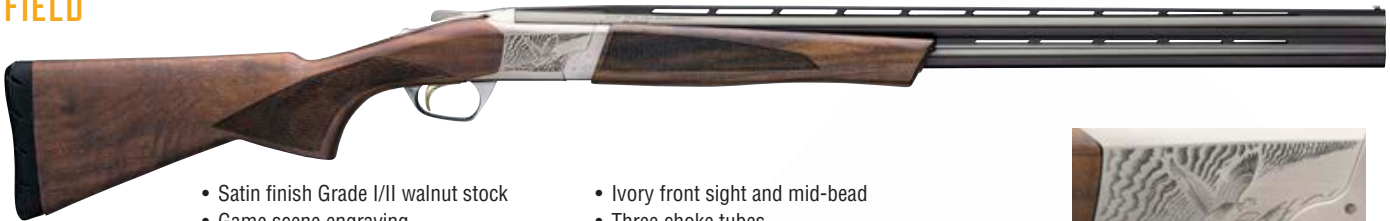

CYNERGY®

Get the Lowdown on the Cynergy.

Light, low and quick to point, the Browning Cynergy is designed to help you perform at your shooting best. Multiple variations are available to match your specific shotgunning needs, each built upon the lowest-profile receiver money can buy.

FIELD

- Satin finish Grade I/II walnut stock
- Game scene engraving
- Inflex recoil pad
- One 1/4" stock spacer
- Ivory front sight and mid-bead
- Three choke tubes
- Ideal for hunting/sporting clays

Field 12 Gauge Engraving, Right

GAUGE	CODE	MSRP	BARREL LENGTH	CHOKES	CHAMBER	WT	OVERALL LENGTH	DROP COMB	DROP HEEL	LENGTH PULL	RIB WIDTH
12	018706305	1,979.99	26	F,M,IC	3	7/9	43	1-5/8	2	14-1/4	5/16
12	018706304	1,979.99	28	F,M,IC	3	7/11	45	1-5/8	2	14-1/4	5/16
20	018706605	2,039.99	26	F,M,IC	3	6/2	43	1-5/8	2	14-1/4	7/32
20	018706604	2,039.99	28	F,M,IC	3	6/4	45	1-5/8	2	14-1/4	7/32