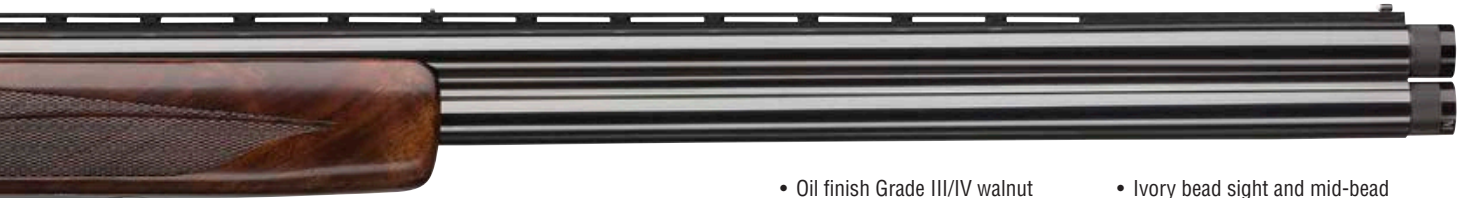

WHITE LIGHTNING

Measurements in inches, pounds and ounces.

NEW - 20, 28 GAUGE AND .410 BORE MODELS

- Oil finish Grade III/IV walnut lightning-style stock
- Intricate, broad coverage engraving
- Inflex recoil pad
- Ivory bead sight and mid-bead
- Three extended black Midas Grade choke tubes
- Ideal for hunting/sporting clays

GAUGE/ NEW BORE	CODE	MSRP	BARREL LENGTH	CHOKES	CHAMBER	WT	OVERALL LENGTH	DROP COMB	DROP HEEL	LENGTH PULL	RIB WIDTH
12	018142305	2,669.99	26	F,M,IC	3	8/0	43	1-5/8	2-1/2	14-1/4	1/4
12	018142304	2,669.99	28	F,M,IC	3	8/2	45	1-5/8	2-1/2	14-1/4	1/4
• 20	018142605	2,669.99	26	F,M,IC	3	6/12	43	1-5/8	2-1/2	14-1/4	1/4
• 20	018142604	2,669.99	28	F,M,IC	3	6/14	45	1-5/8	2-1/2	14-1/4	1/4
• 28	018142814	2,739.99	26	F,M,IC	2-3/4	6/13	43	1-5/8	2-1/2	14-1/4	1/4
• 28	018142813	2,739.99	28	F,M,IC	2-3/4	6/15	45	1-5/8	2-1/2	14-1/4	1/4
• .410	018142914	2,739.99	26	F,M,IC	3	6/14	43	1-5/8	2-1/2	14-1/4	1/4
• .410	018142913	2,739.99	28	F,M,IC	3	7/0	45	1-5/8	2-1/2	14-1/4	1/4