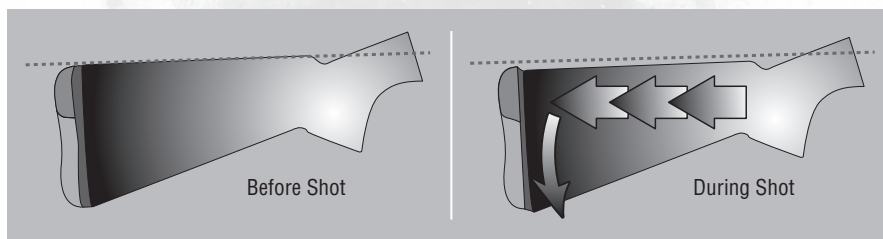

FLOATING RIB

- The floating rib allows the rib and barrel to expand at different rates and move independently of each other.
- The floating rib prevents point of impact shifts caused by the barrel heating.

MICRO AND MICRO MIDAS FIREARMS

- Micro and Micro Midas firearms feature shorter lengths of pull to give younger and smaller shooters a great fitting firearm with the same quality components and attention to detail as all Browning firearms.
- Micro Midas models have the shortest lengths of pull, while Micro models are usually an inch or less longer than Micro Midas models.

Steel Breech Face

Steel Hinge Pin

Floating Rib

Inflex Technology Recoil Pad

Total Barrel Dynamics

Total Barrel Dynamics is the combination of Vector Pro forcing cone lengthening, Back-Bored Technology and an Invector interchangeable choke tube system working in unison to improve shot pattern performance. Each component of Total Barrel Dynamics plays a part to reduce shot deformation and keep patterns dense, putting more pellets on your target. To ignore any single aspect of the system weakens the overall performance. Look for Total Barrel Dynamics on A5, Maxus, BT-99 and on 12 and 20 gauge Citori 725, Citori and Cynergy models.

VECTOR PRO LENGTHENED FORCING CONE

- The forcing cone is the tapered transition between the chamber and the bore that constricts the shot column. The longer the forcing cone is, the more gradual the constriction. Vector Pro is better than our competitors' forcing cone designs because it has a more gradual constriction.
- The Vector Pro forcing cone reduces stress on the shot column as it moves into the bore, reducing pellet deformation for more uniform patterns and more pellets in the center of the pattern.
- Lengthening forcing cones is a popular and expensive aftermarket practice done to increase shot pattern performance but it comes standard on A5, Maxus, BT-99 and on 12 and 20 gauge Citori 725, Citori and Cynergy models.