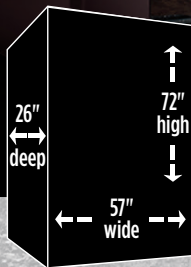

Gear Drive Locking Mechanism

Pry-Stop MAX Corner Bolts

4" x 1" MAX Locking Bolts

Duo-Formed Door

PINNACLE 43 Interior – Charcoal Metallic

PINNACLE 66

Dimensions	72" x 59" x 27"
Cubic Feet	66
Weight	1,960 lbs.
Locking Bolts	16
Gun Capacity	59 Total (22/46 + 13)

PINNACLE 52

Dimensions	72" x 46" x 27"
Cubic Feet	52
Weight	1,640 lbs.
Locking Bolts	16
Gun Capacity	43 Total (22/33 + 10)

PINNACLE 43

Dimensions	60" x 46" x 27"
Cubic Feet	43
Weight	1,440 lbs
Locking Bolts	14
Gun Capacity	43 Total (22/33 + 10)

Duo-Formed Door

PRESTIGE 62	
Dimensions	72" x 57" x 26"
Cubic Feet	62
Weight	1,535 lbs.
Locking Bolts	14
Gun Capacity	59 Total (22/46 + 13)

PRESTIGE 48	
Dimensions	72" x 44" x 26"
Cubic Feet	48
Weight	1,280 lbs.
Locking Bolts	14
Gun Capacity	43 Total (22/33 + 10)

PRESTIGE 40	
Dimensions	60" x 44" x 26"
Cubic Feet	40
Weight	1,135 lbs.
Locking Bolts	12
Gun Capacity	43 Total (22/33 + 10)

PRESTIGE 28	
Dimensions	60" x 31" x 26"
Cubic Feet	28
Weight	910 lbs.
Locking Bolts	12
Gun Capacity	29 Total (11/22 + 7)