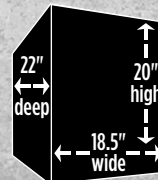

LED Interior Lighting

HOME SAFE DELUXE 17 Interior – Charcoal Metallic

HSD17	
Dimensions	42" x 31" x 22"
Cubic Feet	17
Weight	735 lbs.
Locking Bolts	8 MAX Bolts, 4 Sides

HSD12	
Dimensions	30" x 31" x 22"
Cubic Feet	12
Weight	575 lbs.
Locking Bolts	6 MAX Bolts, 4 Sides

HSD5	
Dimensions	20" x 18.5" x 22"
Cubic Feet	5
Weight	300 lbs.
Locking Bolts	4 MAX Bolts, 2 Sides

HOME SAFE

series

BROWNING
PROSTEEL SAFES®

BIG TIME SECURITY AND FIRE PROTECTION IN SMALLER SIZES.

Multiple Size and Finish Options
(Ask a Sales Associate for Details)