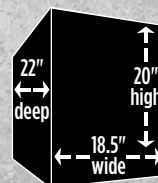

HSD5	
Dimensions	20" x 18.5" x 22"
Cubic Feet	5
Weight	300 lbs.
Locking Bolts	4 MAX Bolts, 2 Sides

HOME SAFE

series

BROWNING
PROSTEEL SAFES®

BIG TIME SECURITY AND FIRE PROTECTION IN SMALLER SIZES.

Multiple Size and Finish Options
(Ask a Sales Associate for Details)

Axis Adjustable Shelving

100 Minute Fire Protection
at 1680° F

Heavy Steel Body

Force Deflector
Locking Mechanism

MAX Locking Bolts

Duo-Formed Door

HOME SAFE 17 Exterior – Charcoal Metallic

HS17	
Dimensions	42" x 31" x 22"
Cubic Feet	17
Weight	510 lbs.
Locking Bolts	6 MAX Bolts, 2 Sides

HS12	
Dimensions	30" x 31" x 22"
Cubic Feet	12
Weight	395 lbs.
Locking Bolts	4 MAX Bolts, 2 Sides

HS5	
Dimensions	20" x 18.5" x 22"
Cubic Feet	5
Weight	210 lbs.
Locking Bolts	4 MAX Bolts, 2 Sides