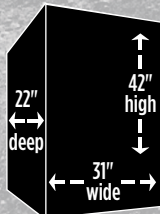

HOME SAFE *deluxe*

BROWNING
PROSTEEL SAFES

BIG TIME SECURITY AND FIRE PROTECTION IN SMALLER SIZES.

Multiple Size and Finish Options
(Ask a Sales Associate for Details)

Axis Adjustable Shelving

100 Minute Fire Protection
at 1680° F

Heavy Steel Body

Force Deflector
Locking Mechanism

MAX Locking Bolts

Duo-Formed Door

LED Interior Lighting

HSD17	
Dimensions	42" x 31" x 22"
Cubic Feet	17
Weight	735 lbs.
Locking Bolts	8 MAX Bolts, 4 Sides

HSD12	
Dimensions	30" x 31" x 22"
Cubic Feet	12
Weight	575 lbs.
Locking Bolts	6 MAX Bolts, 4 Sides

HSD5	
Dimensions	20" x 18.5" x 22"
Cubic Feet	5
Weight	300 lbs.
Locking Bolts	4 MAX Bolts, 2 Sides