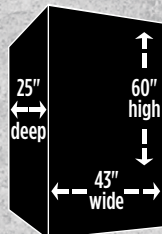

Duo-Formed Door

PRESTIGE 62	
Dimensions	72" x 57" x 26"
Cubic Feet	62
Weight	1,535 lbs.
Locking Bolts	14
Gun Capacity	59 Total (22/46 + 13)

PRESTIGE 48	
Dimensions	72" x 44" x 26"
Cubic Feet	48
Weight	1,280 lbs.
Locking Bolts	14
Gun Capacity	43 Total (22/33 + 10)

PRESTIGE 40	
Dimensions	60" x 44" x 26"
Cubic Feet	40
Weight	1,135 lbs.
Locking Bolts	12
Gun Capacity	43 Total (22/33 + 10)

PRESTIGE 28	
Dimensions	60" x 31" x 26"
Cubic Feet	28
Weight	910 lbs.
Locking Bolts	12
Gun Capacity	29 Total (11/22 + 7)

Duo-Formed Door

DELUXE 45	
Dimensions	72" x 43" x 25"
Cubic Feet	45
Weight	1,070 lbs.
Locking Bolts	10
Gun Capacity	43 Total (22/33 + 10)

DELUXE 37	
Dimensions	60" x 43" x 25"
Cubic Feet	37
Weight	920 lbs.
Locking Bolts	10
Gun Capacity	43 Total (22/33 + 10)

DELUXE 26	
Dimensions	60" x 30" x 25"
Cubic Feet	26
Weight	740 lbs.
Locking Bolts	10
Gun Capacity	29 Total (11/22 + 7)

GRAND *series*

THE SECURITY YOU NEED, THE APPEARANCE YOU WANT.

BROWNING
PROSTEEL SAFES