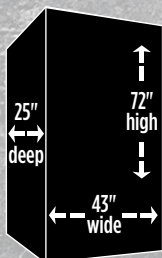

Duo-Formed Door

PRESTIGE 62	
Dimensions	72" x 57" x 26"
Cubic Feet	62
Weight	1,535 lbs.
Locking Bolts	14
Gun Capacity	59 Total (22/46 + 13)

PRESTIGE 48	
Dimensions	72" x 44" x 26"
Cubic Feet	48
Weight	1,280 lbs.
Locking Bolts	14
Gun Capacity	43 Total (22/33 + 10)

PRESTIGE 40	
Dimensions	60" x 44" x 26"
Cubic Feet	40
Weight	1,135 lbs.
Locking Bolts	12
Gun Capacity	43 Total (22/33 + 10)

PRESTIGE 28	
Dimensions	60" x 31" x 26"
Cubic Feet	28
Weight	910 lbs.
Locking Bolts	12
Gun Capacity	29 Total (11/22 + 7)

Duo-Formed Door

DELUXE 45	
Dimensions	72" x 43" x 25"
Cubic Feet	45
Weight	1,070 lbs.
Locking Bolts	10
Gun Capacity	43 Total (22/33 + 10)

DELUXE 37	
Dimensions	60" x 43" x 25"
Cubic Feet	37
Weight	920 lbs.
Locking Bolts	10
Gun Capacity	43 Total (22/33 + 10)

DELUXE 26	
Dimensions	60" x 30" x 25"
Cubic Feet	26
Weight	740 lbs.
Locking Bolts	10
Gun Capacity	29 Total (11/22 + 7)

GRAND *series*

THE SECURITY YOU NEED, THE APPEARANCE YOU WANT.

BROWNING
PROSTEEL SAFES