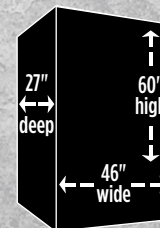

Gear Drive Locking Mechanism

Pry-Stop MAX Corner Bolts

4" x 1" MAX Locking Bolts

Duo-Formed Door

PINNACLE 43 Interior – Charcoal Metallic

PINNACLE 66

Dimensions	72" x 59" x 27"
Cubic Feet	66
Weight	1,960 lbs.
Locking Bolts	16
Gun Capacity	59 Total (22/46 + 13)

PINNACLE 52

Dimensions	72" x 46" x 27"
Cubic Feet	52
Weight	1,640 lbs.
Locking Bolts	16
Gun Capacity	43 Total (22/33 + 10)

PINNACLE 43

Dimensions	60" x 46" x 27"
Cubic Feet	43
Weight	1,440 lbs
Locking Bolts	14
Gun Capacity	43 Total (22/33 + 10)