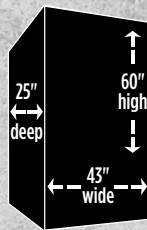

DELUXE 26	
Dimensions	60" x 30" x 25"
Cubic Feet	26
Weight	740 lbs.
Locking Bolts	10
Gun Capacity	29 Total (11/22 + 7)

GRAND *series*

THE SECURITY YOU NEED, THE APPEARANCE YOU WANT.

BROWNING
PROSTEEL SAFES

90 Minutes Fire Protection
at 1680° F

11-Gauge Steel Body

Force Deflector
Locking Mechanism

Pry-Stop MAX End Bolts

3" x 3/4" MAX Locking Bolts

1" Formed Door

GRAND 48

Dimensions	60" x 55" x 25"
Cubic Feet	48
Weight	1,055 lbs.
Locking Bolts	9
Gun Capacity	65 Total (39/52 + 13)

GRAND 37

Dimensions	60" x 43" x 25"
Cubic Feet	37
Weight	875 lbs.
Locking Bolts	9
Gun Capacity	43 Total (22/33 + 10)

GRAND 26

Dimensions	60" x 30" x 25"
Cubic Feet	26
Weight	700 lbs.
Locking Bolts	9
Gun Capacity	29 Total (11/22 + 7)