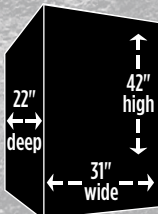

HSD5	
Dimensions	20" x 18.5" x 22"
Cubic Feet	5
Weight	300 lbs.
Locking Bolts	4 MAX Bolts, 2 Sides

HOME SAFE

series

BROWNING
PROSTEEL SAFES®

BIG TIME SECURITY AND FIRE PROTECTION IN SMALLER SIZES.

Multiple Size and Finish Options
(Ask a Sales Associate for Details)

Axis Adjustable Shelving

100 Minute Fire Protection
at 1680° F

Heavy Steel Body

Force Deflector
Locking Mechanism

MAX Locking Bolts

Duo-Formed Door

HOME SAFE 17 Exterior – Charcoal Metallic

HS17	
Dimensions	42" x 31" x 22"
Cubic Feet	17
Weight	510 lbs.
Locking Bolts	6 MAX Bolts, 2 Sides