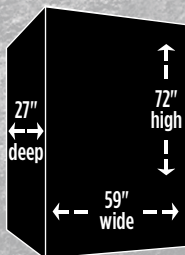

Gear Drive Locking Mechanism

Pry-Stop MAX Corner Bolts

4" x 1" MAX Locking Bolts

Duo-Formed Door

PINNACLE 43 Interior – Charcoal Metallic

PINNACLE 66

Dimensions	72" x 59" x 27"
Cubic Feet	66
Weight	1,960 lbs.
Locking Bolts	16
Gun Capacity	59 Total (22/46 + 13)

PINNACLE 52

Dimensions	72" x 46" x 27"
Cubic Feet	52
Weight	1,640 lbs.
Locking Bolts	16
Gun Capacity	43 Total (22/33 + 10)

PINNACLE 43

Dimensions	60" x 46" x 27"
Cubic Feet	43
Weight	1,440 lbs
Locking Bolts	14
Gun Capacity	43 Total (22/33 + 10)