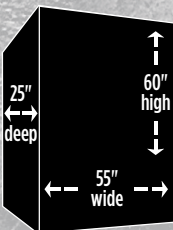

DELUXE 26	
Dimensions	60" x 30" x 25"
Cubic Feet	26
Weight	740 lbs.
Locking Bolts	10
Gun Capacity	29 Total (11/22 + 7)

GRAND *series*

THE SECURITY YOU NEED, THE APPEARANCE YOU WANT.

BROWNING
PROSTEEL SAFES

90 Minutes Fire Protection
at 1680° F

11-Gauge Steel Body

Force Deflector
Locking Mechanism

Pry-Stop MAX End Bolts

3" x 3/4" MAX Locking Bolts

1" Formed Door

GRAND 48

Dimensions	60" x 55" x 25"
Cubic Feet	48
Weight	1,055 lbs.
Locking Bolts	9
Gun Capacity	65 Total (39/52 + 13)

GRAND 37

Dimensions	60" x 43" x 25"
Cubic Feet	37
Weight	875 lbs.
Locking Bolts	9
Gun Capacity	43 Total (22/33 + 10)

GRAND 26

Dimensions	60" x 30" x 25"
Cubic Feet	26
Weight	700 lbs.
Locking Bolts	9
Gun Capacity	29 Total (11/22 + 7)