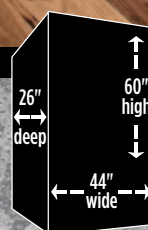

PINNACLE 63	
Dimensions	72" x 57" x 26"
Cubic Feet	63
Weight	1,855 lbs.
Locking Bolts	16
Gun Capacity	59 Total (22/46 + 13)

PINNACLE 49	
Dimensions	72" x 45" x 26"
Cubic Feet	49
Weight	1,515 lbs.
Locking Bolts	16
Gun Capacity	43 Total (22/33 + 10)

PINNACLE 41	
Dimensions	60" x 45" x 26"
Cubic Feet	41
Weight	1,325 lbs
Locking Bolts	14
Gun Capacity	43 Total (22/33 + 10)

	<b>PRESTIGE 60</b>	<b>PRESTIGE 47</b>	<b>PRESTIGE 39</b>	<b>PRESTIGE 28</b>
Dimensions	72" x 56" x 26"	72" x 44" x 26"	60" x 44" x 26"	60" x 31" x 26"
Cubic Feet	60	47	39	28
Weight	1,535 lbs.	1,255 lbs.	1,075 lbs.	870 lbs.
Locking Bolts	14	14	12	12
Gun Capacity	59 Total (22/46 + 13)	43 Total (22/33 + 10)	43 Total (22/33 + 10)	29 Total (11/22 + 7)