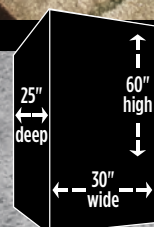

DELUXE 45	
Dimensions	72" x 43" x 25"
Cubic Feet	45
Weight	1,055 lbs.
Locking Bolts	10
Gun Capacity	43 Total (22/33 + 10)

DELUXE 37	
Dimensions	60" x 43" x 25"
Cubic Feet	37
Weight	820 lbs.
Locking Bolts	10
Gun Capacity	43 Total (22/33 + 10)

DELUXE 26	
Dimensions	60" x 30" x 25"
Cubic Feet	26
Weight	690 lbs.
Locking Bolts	10
Gun Capacity	29 Total (11/22 + 7)