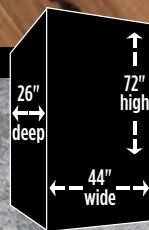

PINNACLE 63	
Dimensions	72" x 57" x 26"
Cubic Feet	63
Weight	1,855 lbs.
Locking Bolts	16
Gun Capacity	59 Total (22/46 + 13)

PINNACLE 49	
Dimensions	72" x 45" x 26"
Cubic Feet	49
Weight	1,515 lbs.
Locking Bolts	16
Gun Capacity	43 Total (22/33 + 10)

PINNACLE 41	
Dimensions	60" x 45" x 26"
Cubic Feet	41
Weight	1,325 lbs
Locking Bolts	14
Gun Capacity	43 Total (22/33 + 10)

	<b>PRESTIGE 60</b>	<b>PRESTIGE 47</b>	<b>PRESTIGE 39</b>	<b>PRESTIGE 28</b>
Dimensions	72" x 56" x 26"	72" x 44" x 26"	60" x 44" x 26"	60" x 31" x 26"
Cubic Feet	60	47	39	28
Weight	1,535 lbs.	1,255 lbs.	1,075 lbs.	870 lbs.
Locking Bolts	14	14	12	12
Gun Capacity	59 Total (22/46 + 13)	43 Total (22/33 + 10)	43 Total (22/33 + 10)	29 Total (11/22 + 7)