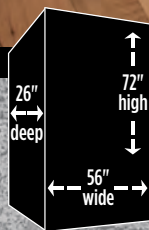

PINNACLE 63	
Dimensions	72" x 57" x 26"
Cubic Feet	63
Weight	1,855 lbs.
Locking Bolts	16
Gun Capacity	59 Total (22/46 + 13)

PINNACLE 49	
Dimensions	72" x 45" x 26"
Cubic Feet	49
Weight	1,515 lbs.
Locking Bolts	16
Gun Capacity	43 Total (22/33 + 10)

PINNACLE 41	
Dimensions	60" x 45" x 26"
Cubic Feet	41
Weight	1,325 lbs
Locking Bolts	14
Gun Capacity	43 Total (22/33 + 10)

	<b>PRESTIGE 60</b>	<b>PRESTIGE 47</b>	<b>PRESTIGE 39</b>	<b>PRESTIGE 28</b>
Dimensions	72" x 56" x 26"	72" x 44" x 26"	60" x 44" x 26"	60" x 31" x 26"
Cubic Feet	60	47	39	28
Weight	1,535 lbs.	1,255 lbs.	1,075 lbs.	870 lbs.
Locking Bolts	14	14	12	12
Gun Capacity	59 Total (22/46 + 13)	43 Total (22/33 + 10)	43 Total (22/33 + 10)	29 Total (11/22 + 7)