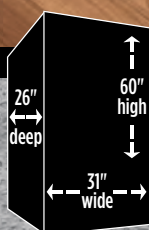

PRESTIGE SERIES

Prestige safes protect your possessions from fire and theft while keeping an eye on style. The steel body is formed and continuously welded — not spot welded — for outstanding strength and a flawless appearance. Wide MAX Locking Bolts offer additional security and the smooth rolling Gear Drive Locking System provides bank vault-like feel.