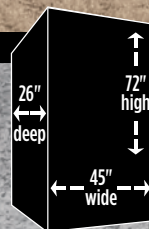

PINNACLE 63	
Dimensions	72" x 57" x 26"
Cubic Feet	63
Weight	1,855 lbs.
Locking Bolts	16
Gun Capacity	59 Total (22/46 + 13)

PINNACLE 49	
Dimensions	72" x 45" x 26"
Cubic Feet	49
Weight	1,515 lbs.
Locking Bolts	16
Gun Capacity	43 Total (22/33 + 10)

PINNACLE 41	
Dimensions	60" x 45" x 26"
Cubic Feet	41
Weight	1,325 lbs
Locking Bolts	14
Gun Capacity	43 Total (22/33 + 10)