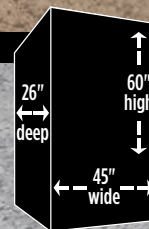

PINNACLE 63	
Dimensions	72" x 57" x 26"
Cubic Feet	63
Weight	1,855 lbs.
Locking Bolts	16
Gun Capacity	59 Total (22/46 + 13)

PINNACLE 49	
Dimensions	72" x 45" x 26"
Cubic Feet	49
Weight	1,515 lbs.
Locking Bolts	16
Gun Capacity	43 Total (22/33 + 10)

PINNACLE 41	
Dimensions	60" x 45" x 26"
Cubic Feet	41
Weight	1,325 lbs
Locking Bolts	14
Gun Capacity	43 Total (22/33 + 10)