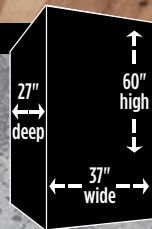

CLASSIC 35	
Dimensions	60" x 37" x 27"
Cubic Feet	35
Weight	705 lbs.
Locking Bolts	9
Gun Capacity	40 Total (20/30 + 10)